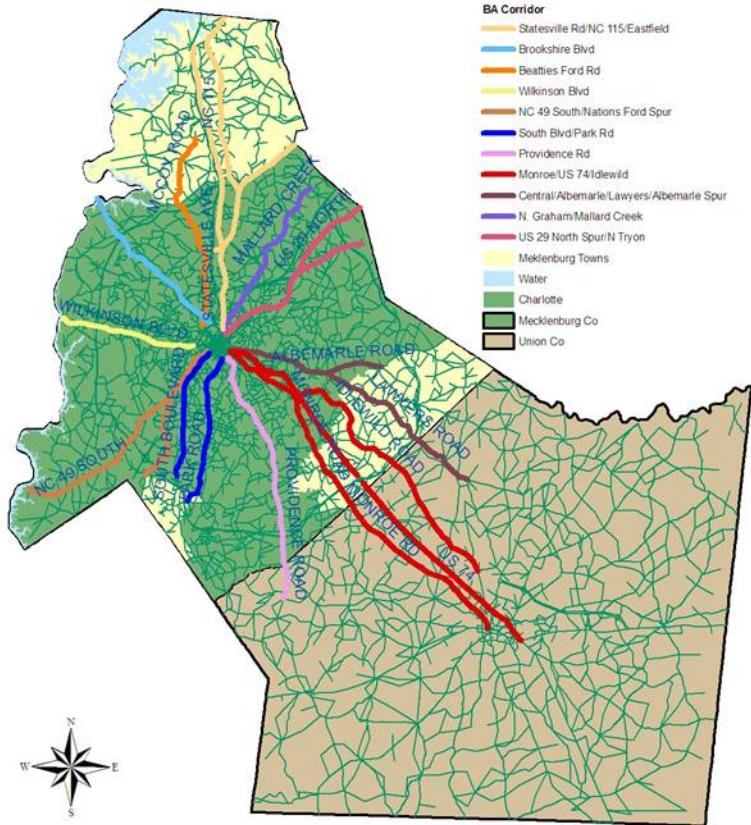

2010 Corridors in the Inbound Direction

Legend

BA Corridor

- Statesville Rd/NC 115/Eastfield
- Brookshire Blvd
- Beatties Ford Rd
- Wilkinson Blvd
- NC 49 South/Nations Ford Spur
- South Blvd/Park Rd
- Providence Rd
- Monroe/US 74/Idlewild
- Central/Albemarle/Lawyers/Albemarle Spur
- N. Graham/Mallard Creek
- US 29 North Spur/N Tryon
- Meklenburg Towns
- Water
- Charlotte
- Mecklenburg Co
- Union Co

0 5 10 20 30 40 Miles